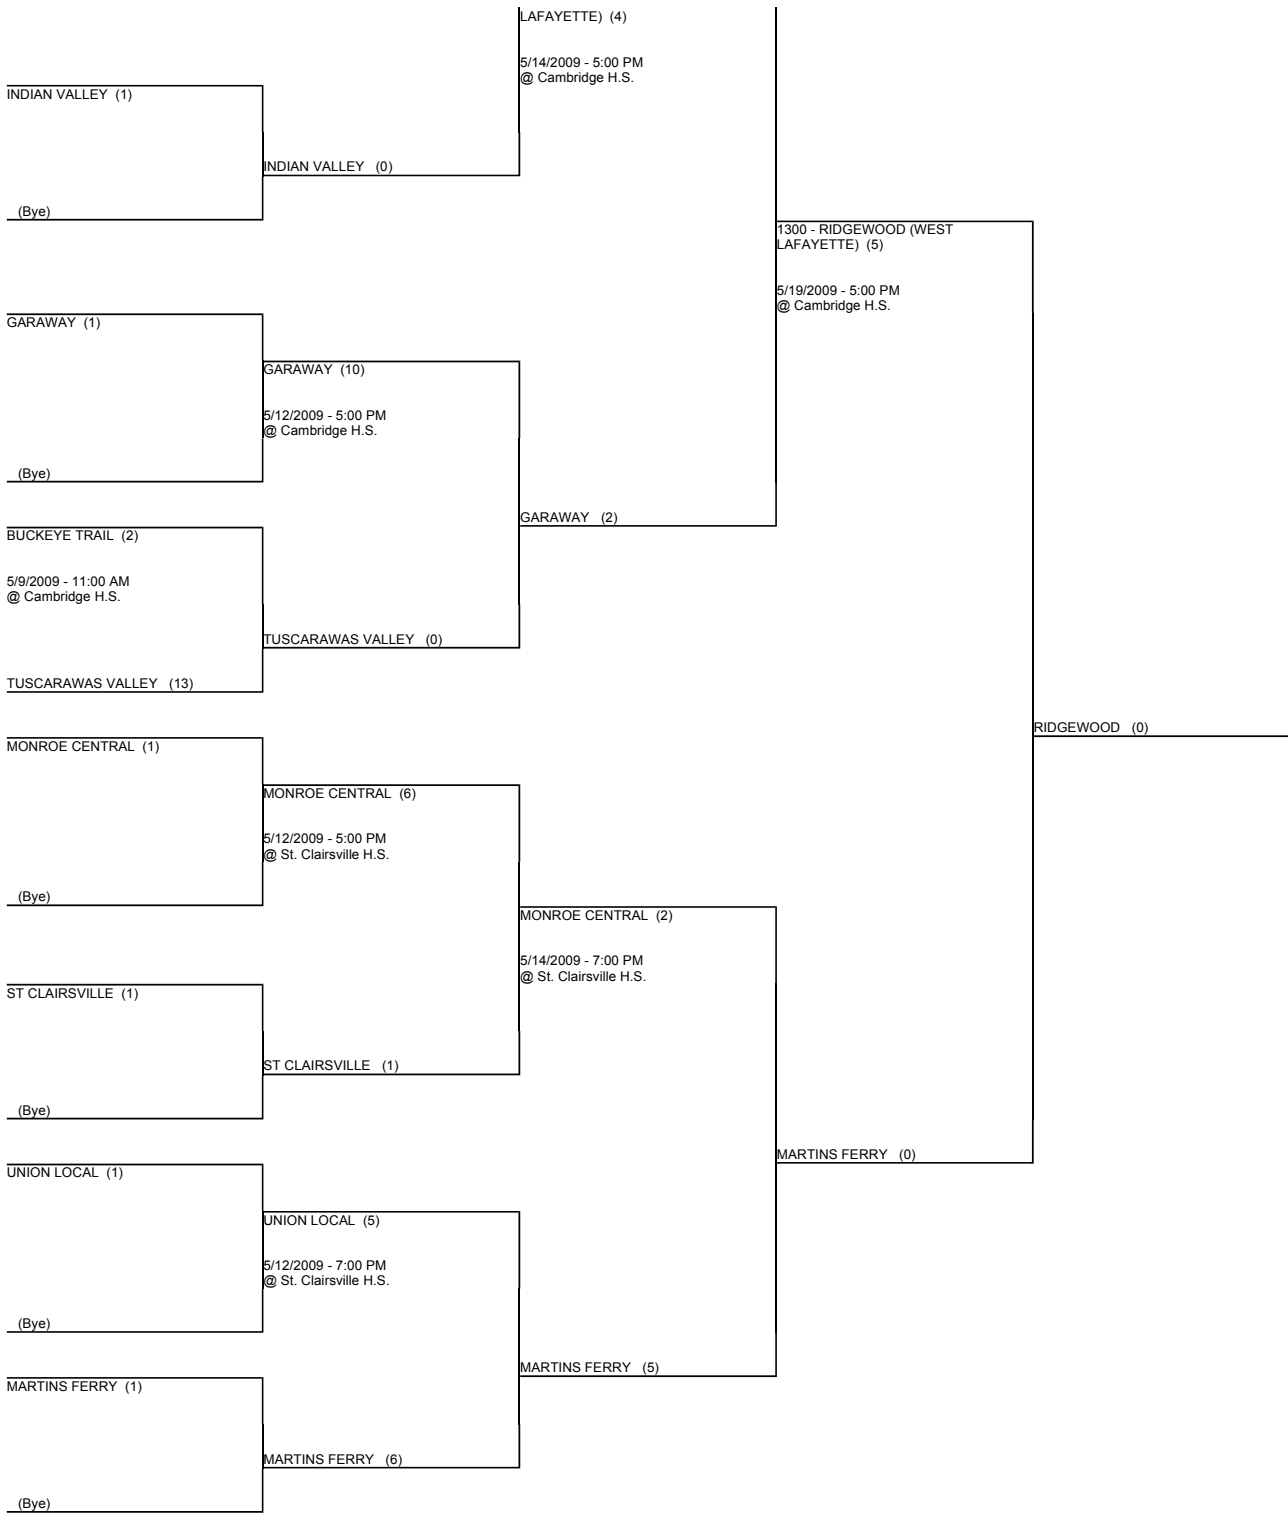

Bracket

[View Tournaments](#)