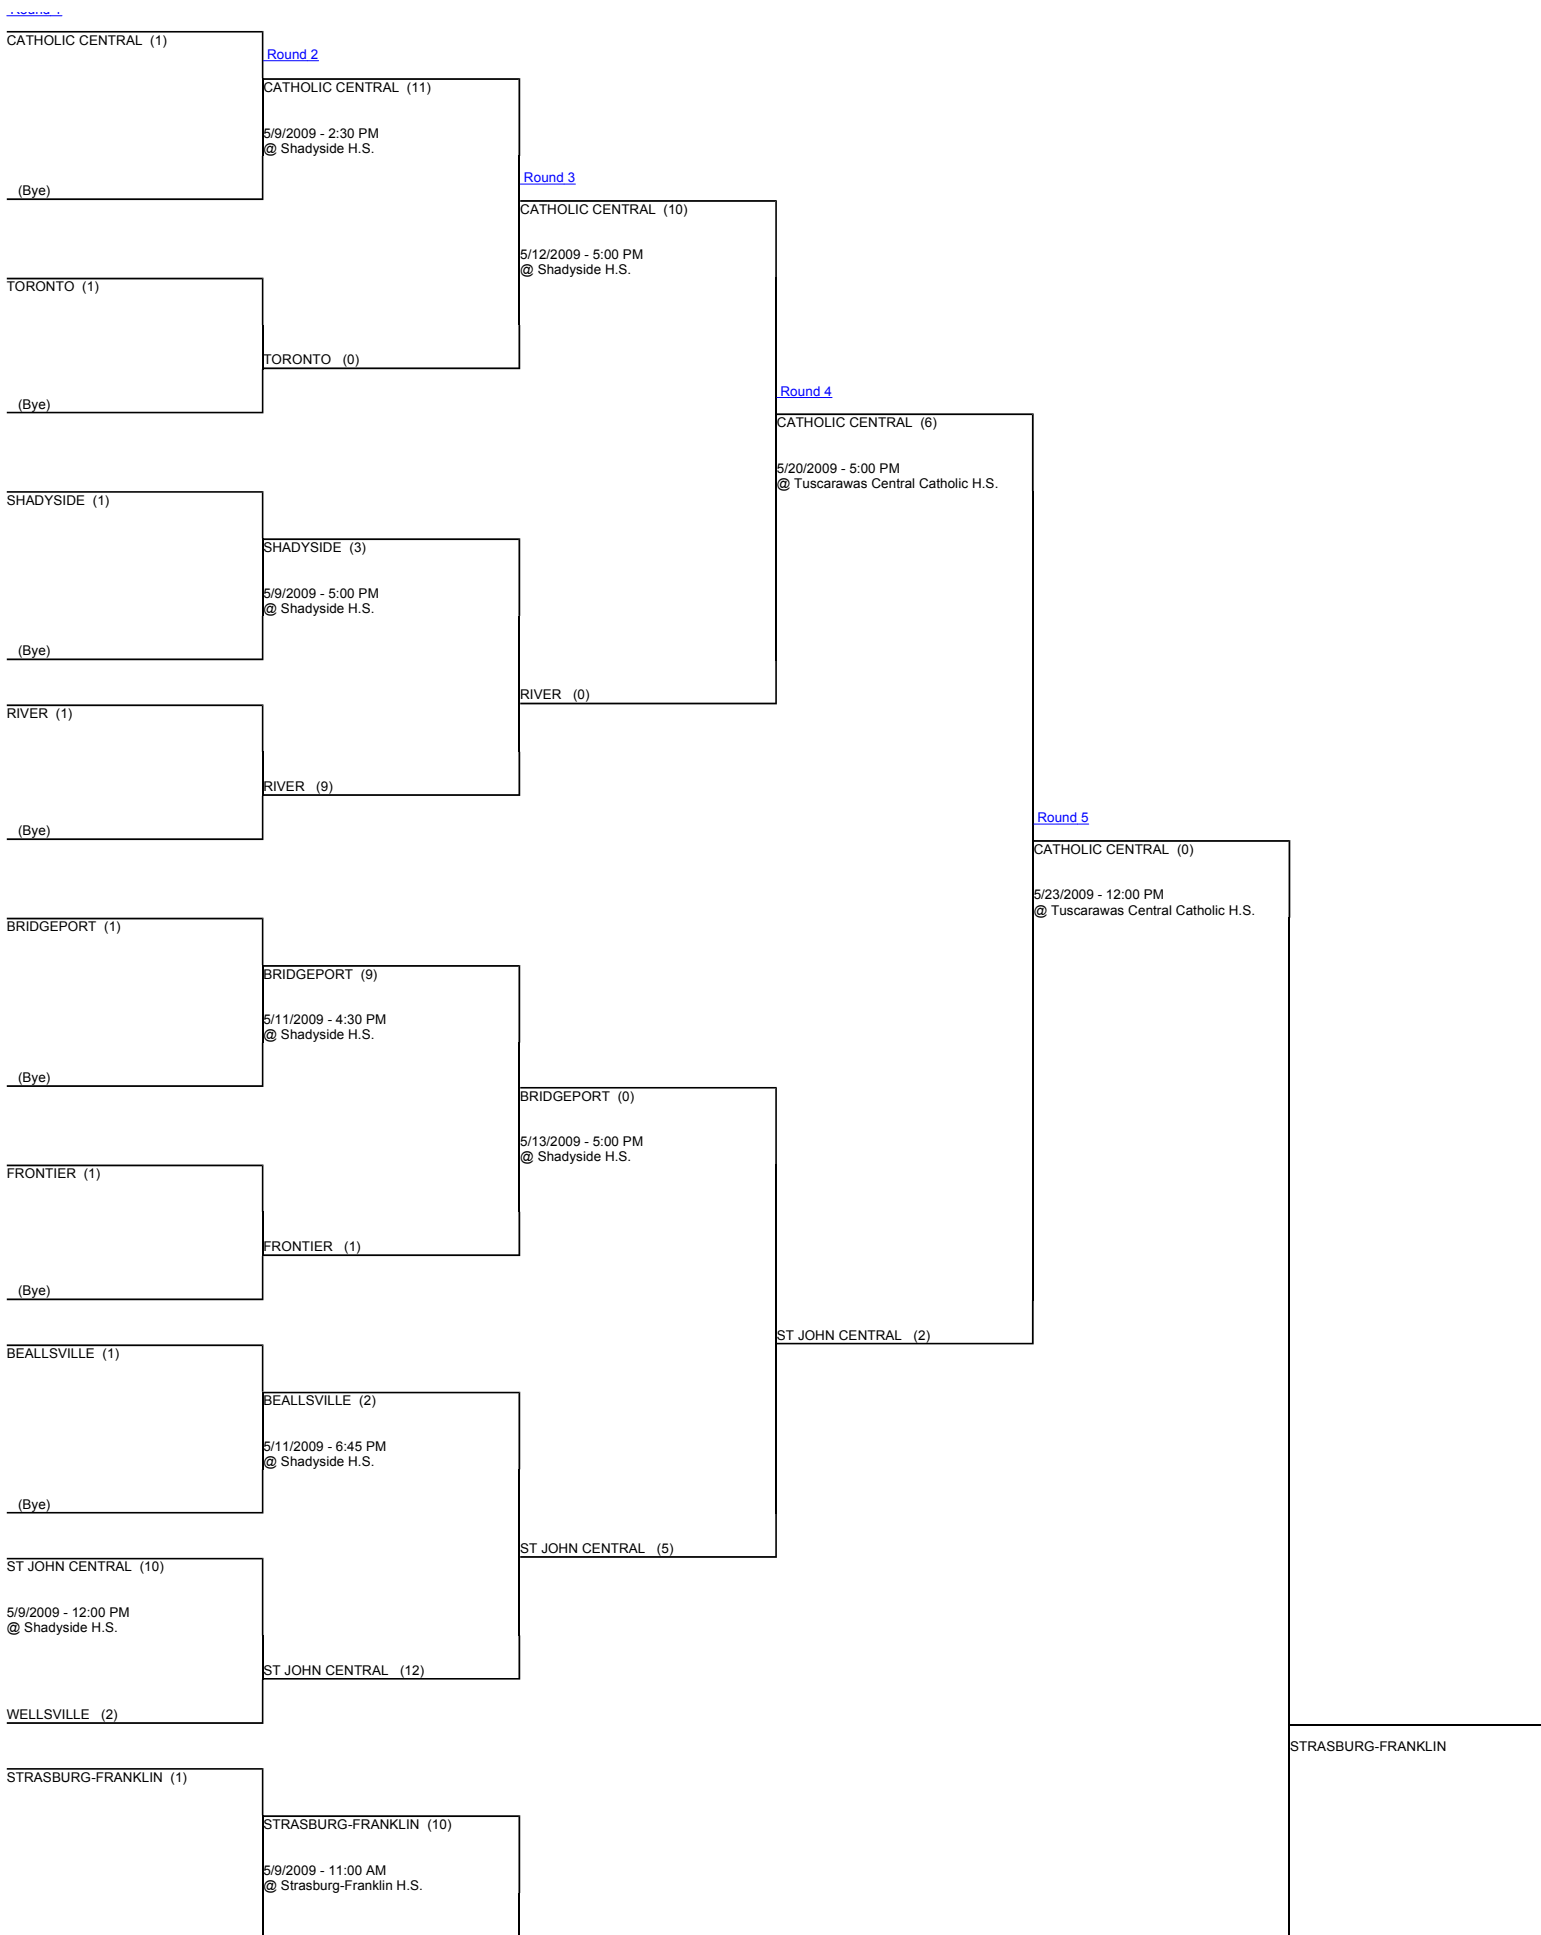

### New Philadelphia District Girls Fast-Pitch Softball Division IV Sectional Tournament

Bracket

[View Tournaments](#)