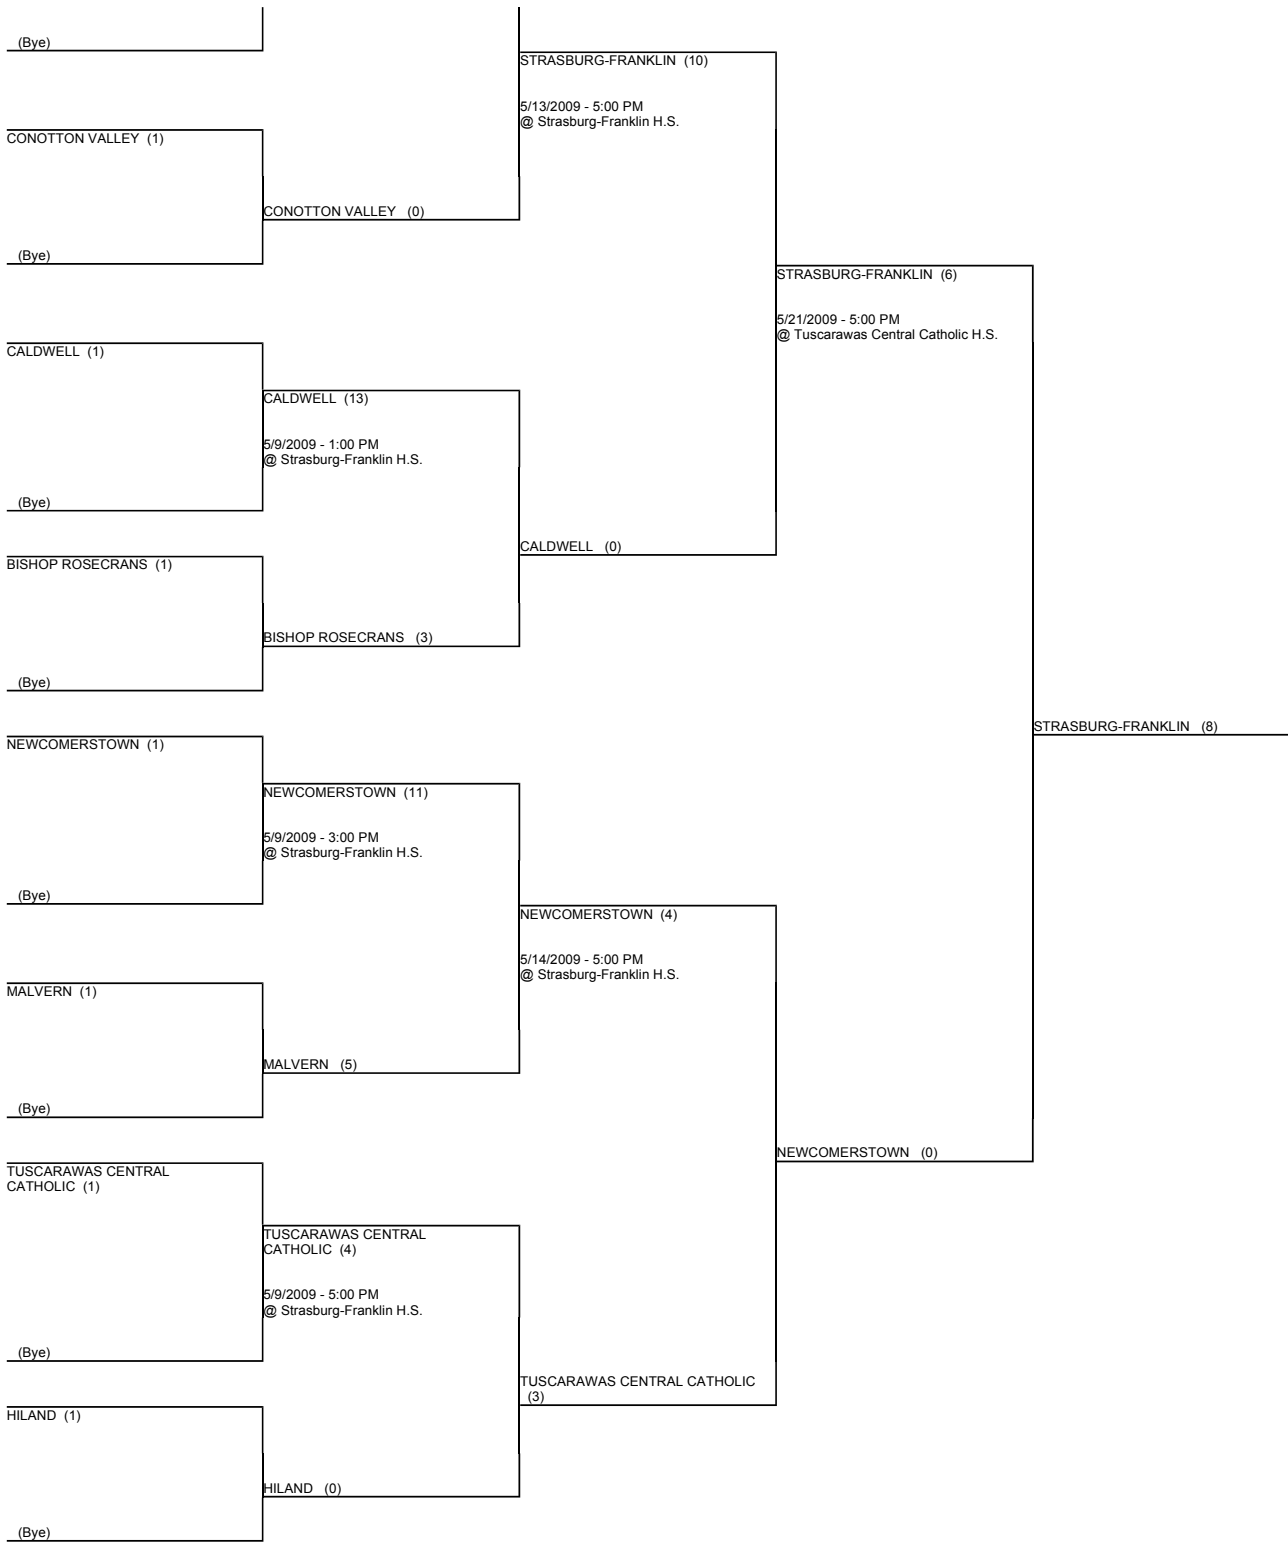

### New Philadelphia District Girls Fast-Pitch Softball Division IV Sectional Tournament

Bracket

[View Tournaments](#)